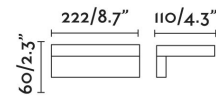

### Specifications

<b>Bulb:</b>	SMD LED 7W 2700K 340Lm CRI>90
<b>Bulb included:</b>	Yes
<b>Transformer:</b>	Driver
<b>Transformer included:</b>	Yes
<b>Voltage:</b>	100-240V
<b>Operating Frequency:</b>	
<b>IP:</b>	20
<b>Class:</b>	I
<b>Material:</b>	ALUMINIUM STRUCTURE AND PMMA DIFFUSER
<b>Recommended bulb:</b>	
<b>Length:</b>	220 mm
<b>Net Width:</b>	54 mm
<b>Height:</b>	105 mm
<b>Net Weight:</b>	0.78 kg
<b>Volume:</b>	0.00333 m3